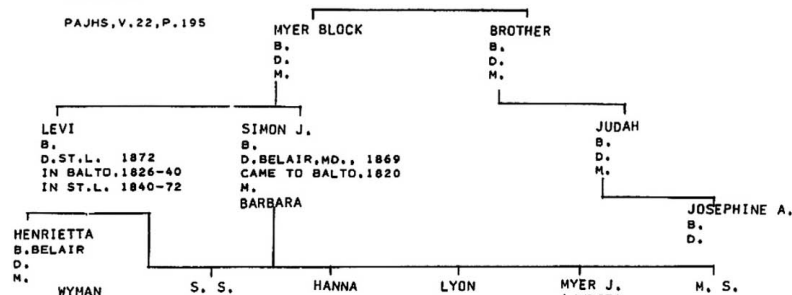

BLOCH

ANCKER MS.
KRAUS MS.
ST. CHARLES, FIG. 21

BLOCK I

PAJHS, V. 22, P. 195

BLOOMINGDALE

FLORENCE ABRAHAMS
MICKVE ISRAEL REC.

EVA EZEKIEL B. 1825 D. SEP. 3, 1858
CHARLES BLOOMINGDALE B. AUG. 1, 1814 D. APR. 5, 1903
CARDLINE ELFELT (VID. CADET)