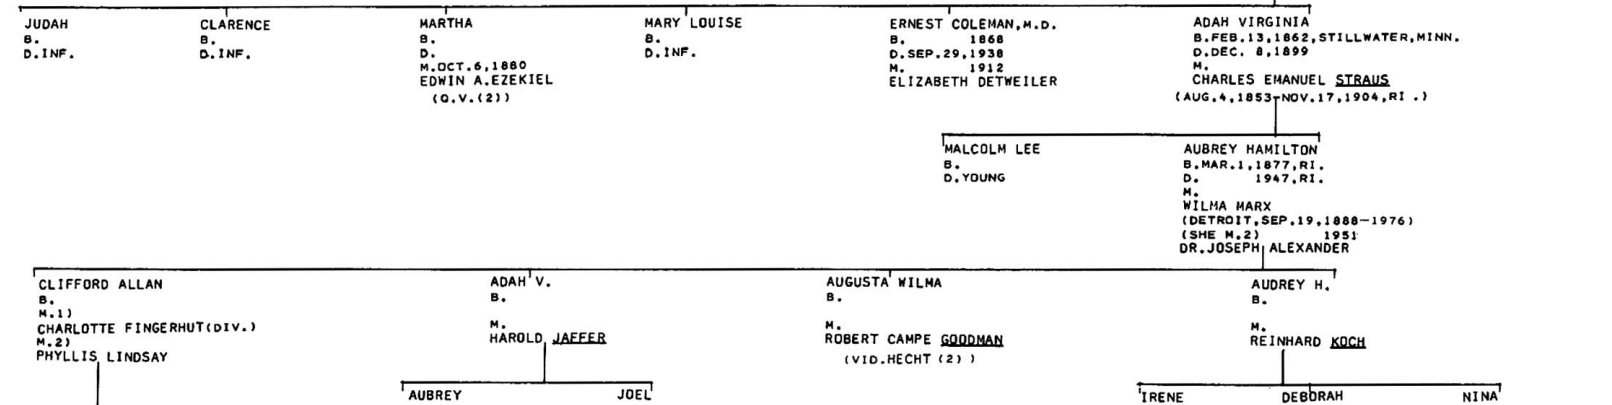

LEVY IV (RICHMOND)

PAJHS, XLVI, P. 101F.
CLARE L. HUTZLER
RALPH COLTON
AMY STEWART PAPERS
FLORENCE A BRAHAMS
EZEKIEL-LI CHTENSTEIN-JEWS OF RICHM.;

RI. DAILY DISPATCH, 4/24/1878
ISAACS FAMILY REC.
FLO. ABR.
LEVY GEN.
BETH SHALOME MARR. REC.
VA. MARR. BONDS
MYER SOLIS-CDHEN

(TO RICHM. 1818) ABRAHAM LEVY
B. AMST. 1769
D. RICHM. DEC. 27, 1852

RACHEL CORNELIA BERNARD
(SARAH RACHEL)
B. AMST.
D. RICHM. APR. 9/10, 1842

ADAM JUDD MICHAEL HANNAH