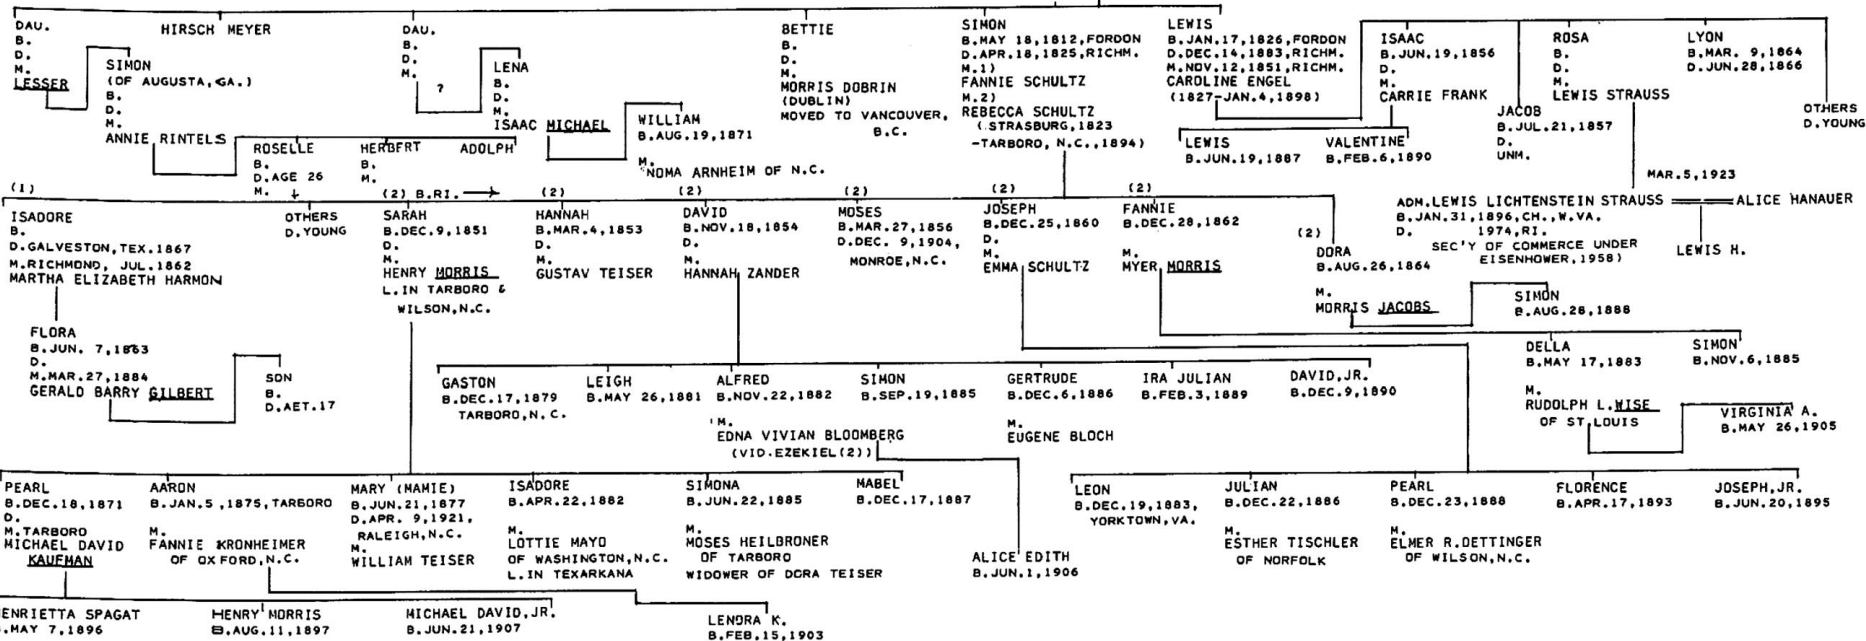

LICHTENSTEIN (VA.)  
 WHO'S WHO IN AMERICAN JEWRY, 1965  
 LICHTENSTEIN-THE VA. LICHTENSTEINS  
 EZEKIEL-LICHTENSTEIN-THE JEWS OF RICHMOND, P. 301F.

LEIB LICHTENSTEIN PEARL  
 L. AT FORDON, PRUSSIAN POL.  
 D. AET. CA. 100

LIEBER (LEBAIR)

LIEBER FAM. BIBLE  
 FLORENCE ABRAHAMS

KRAUS-SANDOR COLL.  
 MICKVE ISRAEL REC.

THIS GENERATION  
 CHANGED NAME TO LIEBER (OR LEBAIR)

GEORGE LEVI B. D. DEC. 16, 1855

JUDITH B. D. JUN. 1843