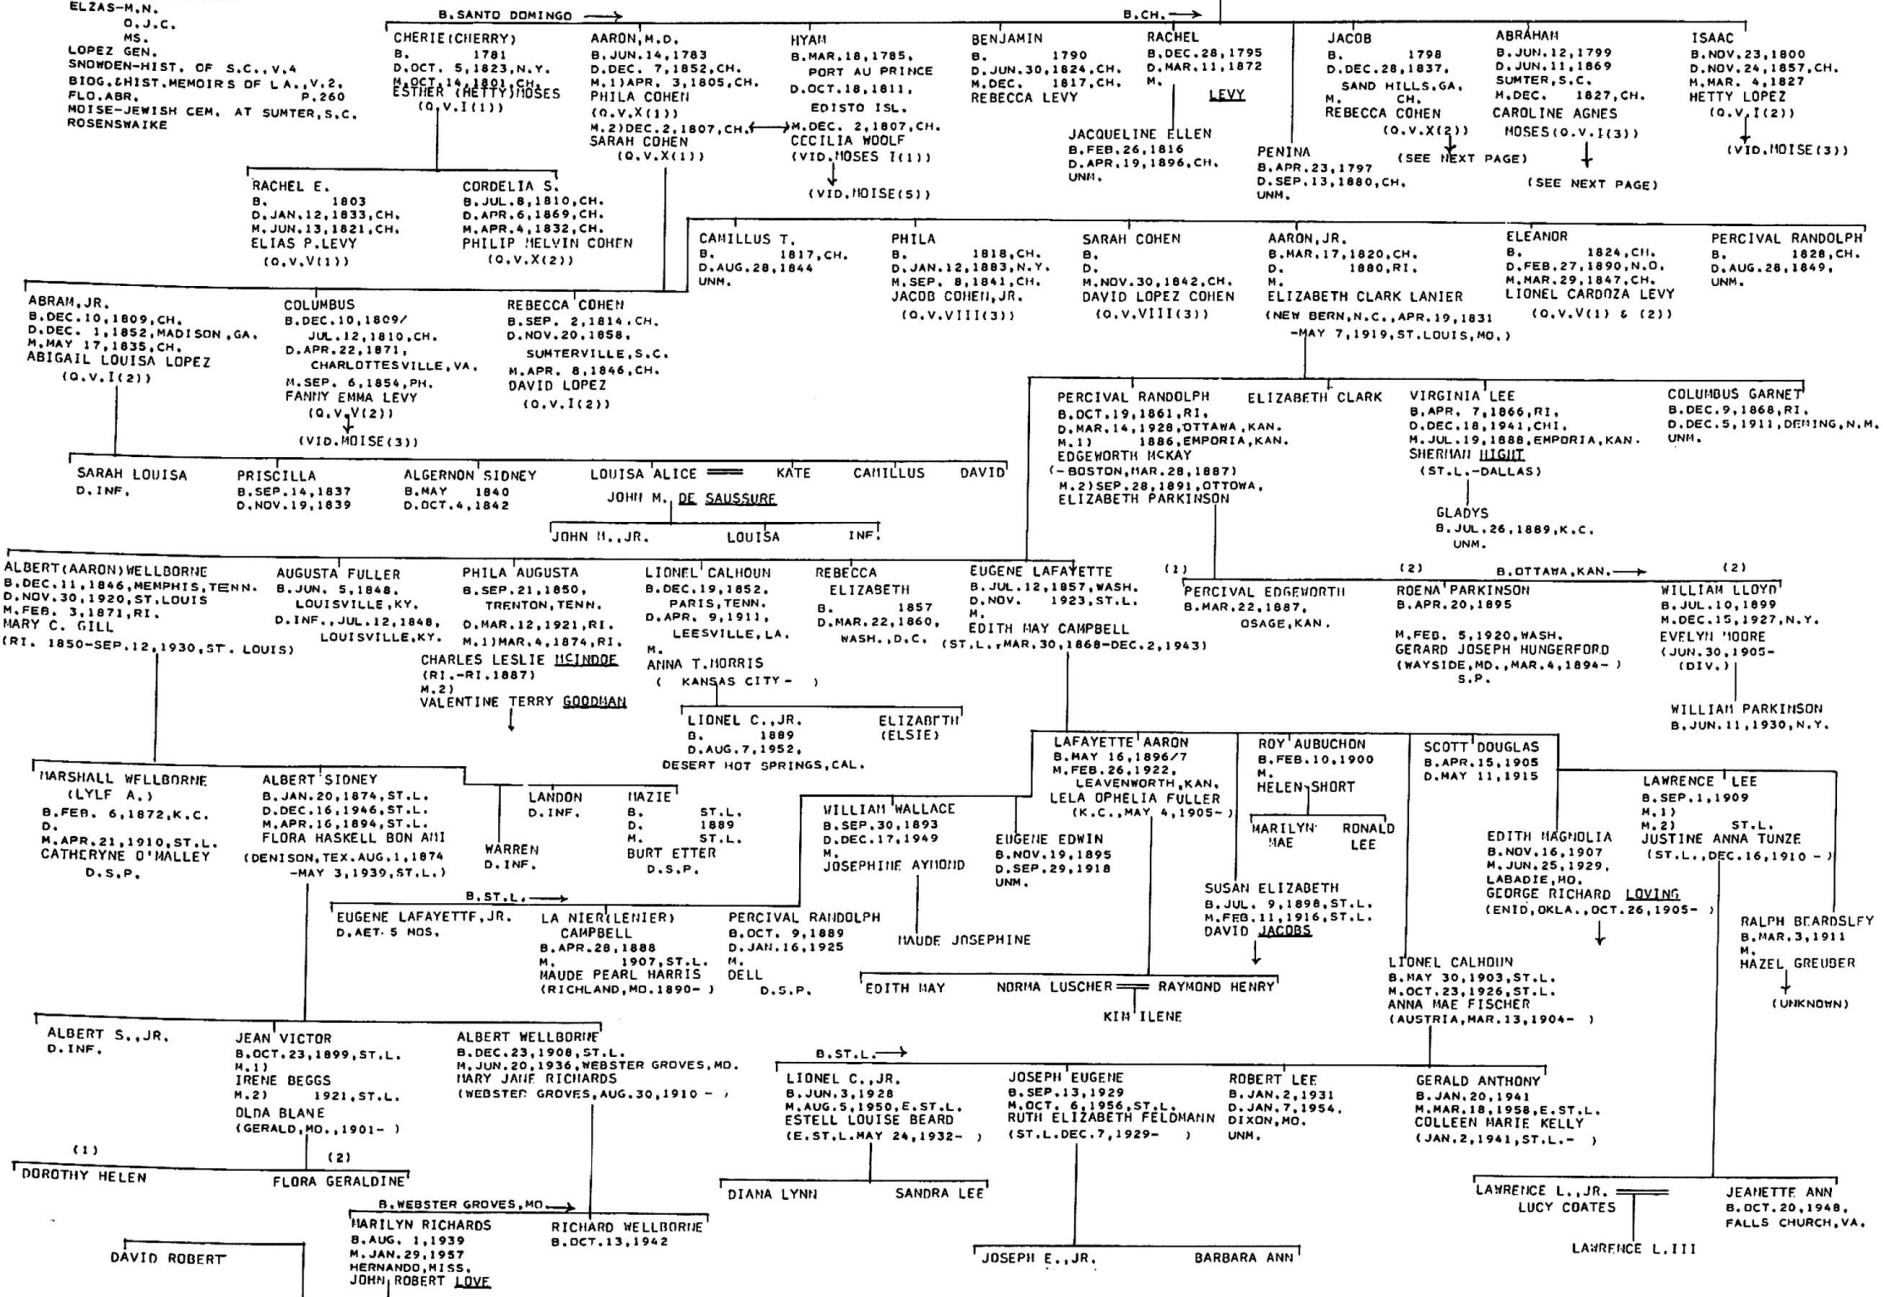

(TO CH. FROM SANTO DOMINGO, 1791) ABRAHAM MOISE  
 B. 1736, ALSACE  
 D. MAY 8, 1809, CH.

ST. EUSTATIA, 1779

SARAH  
 B. 1762  
 D. APR. 15, 1842, CH.

MOISE (1)

DESCENDANTS WILL BE FOUND IN HAROLD MOISE, THE MOISE FAMILY OF SOUTH CAROLINA, (COLUMBIA, S.C., 1961)