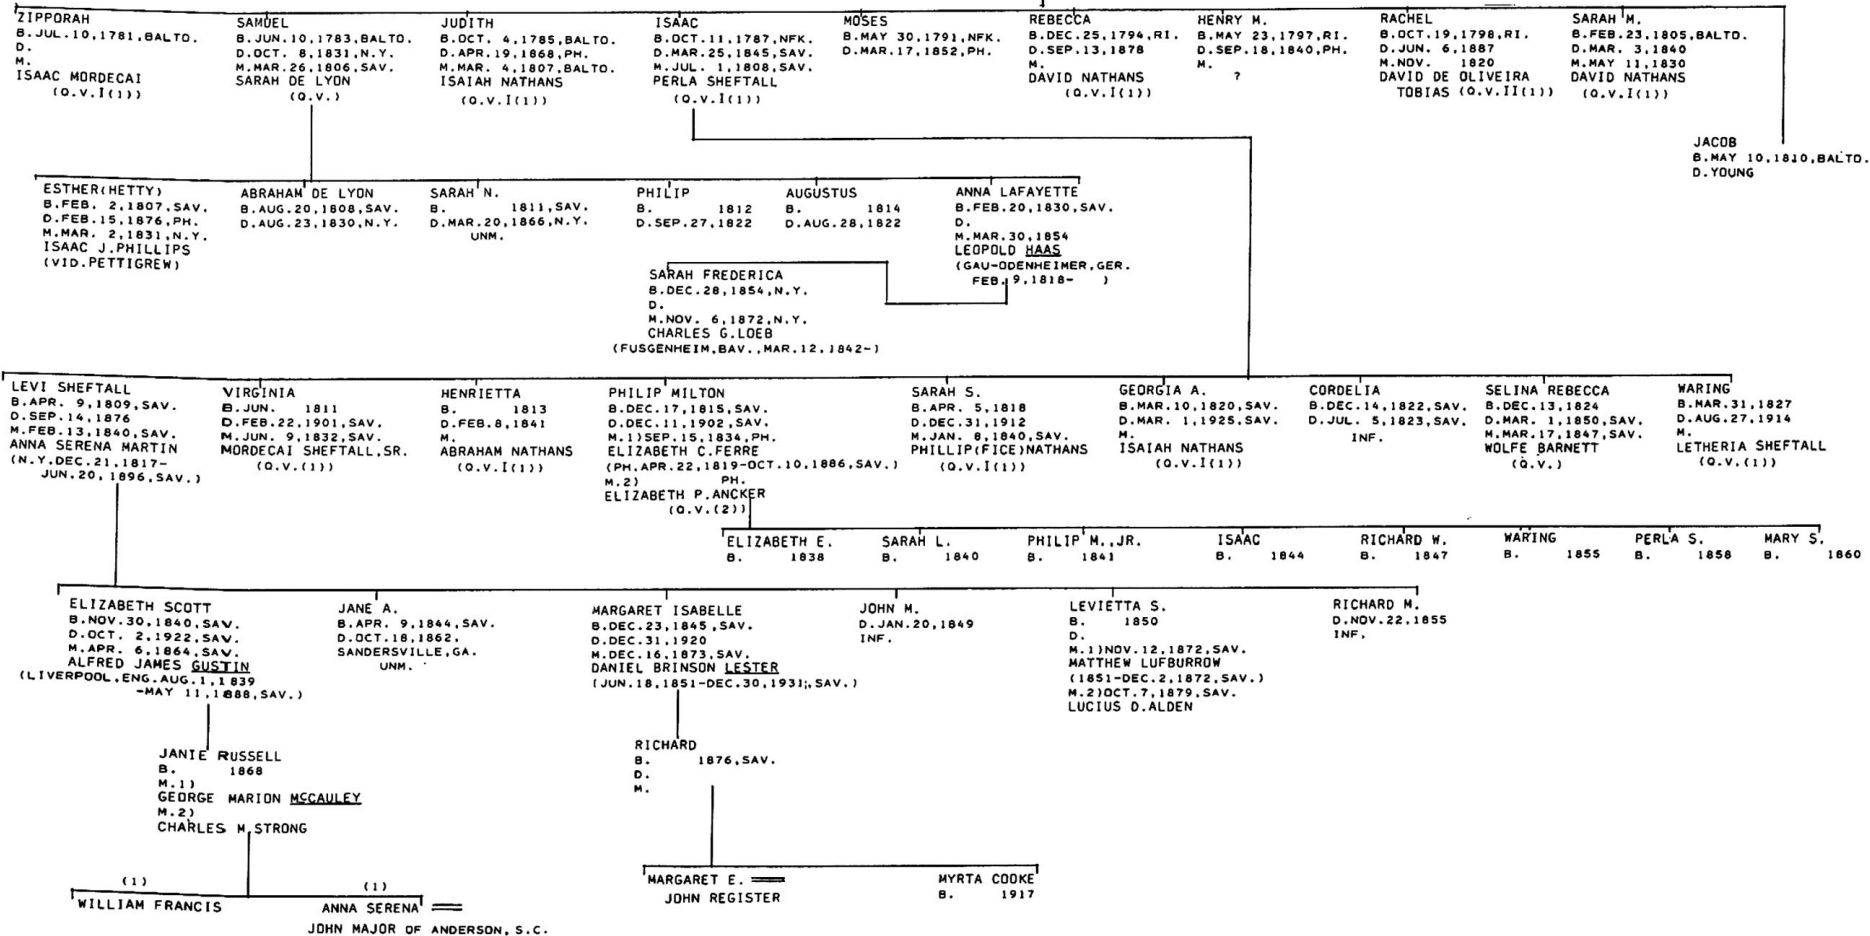

(MOSES) ROESSEL OF OBERFELT, GER.

* PHILIP MOSES RUSSELL
B. JUL. 1747, PORTSMOUTH, ENG.
D. AUG. 11, 1830, GERMANTOWN, PA.
M. NOV. 1, 1780, PH.
ESTHER MORDECAI
(O. V. III)

* ESTABLISHED REVOLUTIONARY ANCESTOR