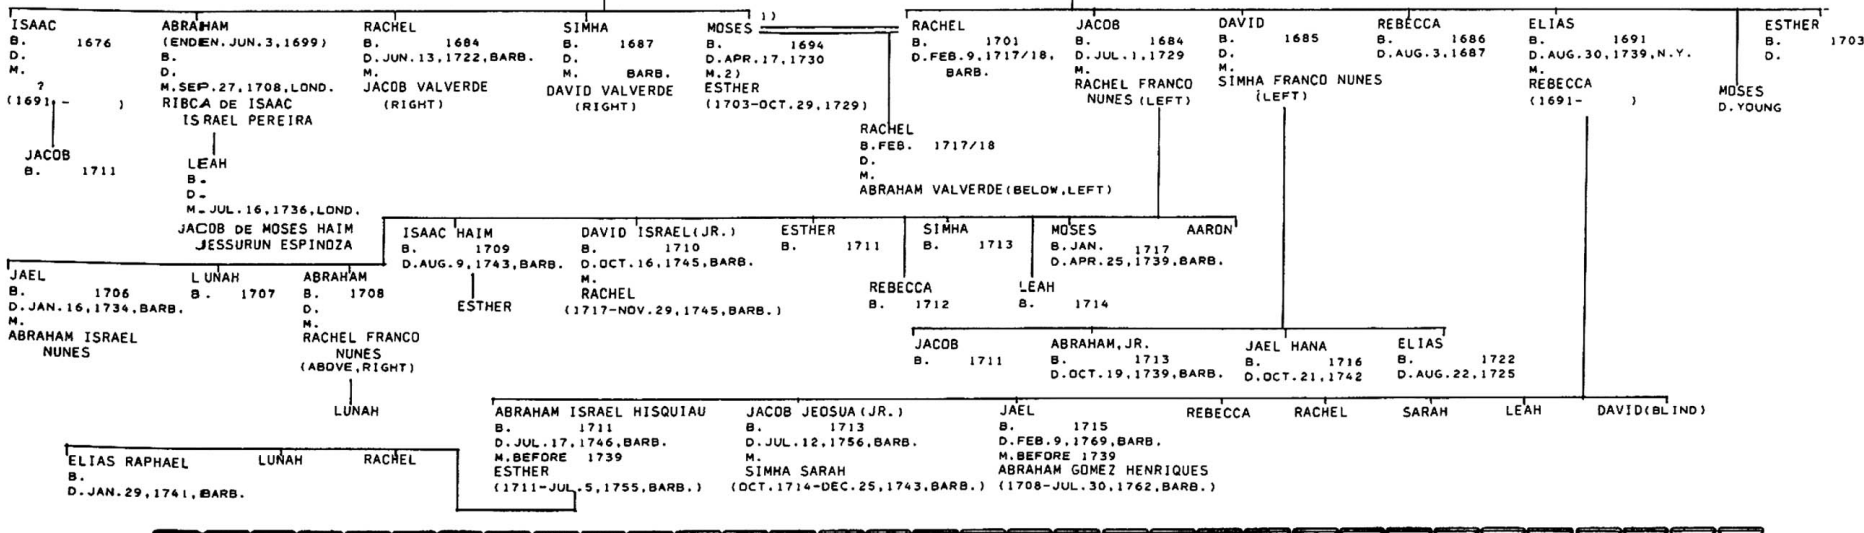

**VALVERDE**

TJHSE, V. 13, PASSIM  
SHILSTONE  
BARBADOS CENSUS, 1715  
KORN-BARBADOS WILLS  
PAJHS, V. 42, P. 395  
POOL-PORTRAITS, P. 464  
MISC. VII  
B. M. KETUBOT

JACOB VALVERDE  
(IN RECIFE, BRAZIL, 1649)

REBECCA  
B. D. MAY 17, 1706, BARB.  
AARON NAVARRO  
B. D. SEP. 23, 1685, BARB.

JACOB FRANCO NUNES (ENDENIZ, BARBADOS,  
B. 1646 OCT. 11, 1687)  
D. OCT. 27, 1726, BARB.  
M.  
LUNA  
(-APR. 9, 1706, BARB.)

ABRAHAM (RECIFE TO BARB., 1654)  
B. (ENDENIZ, BARB., FEB. 1, 1696)  
D. MAR. 3, 1707, BARB.  
M.  
JAEI  
(1665-AUG. 13, 1721, BARB.)

**WAAG (E)**

KRAUS-SANDOR COLL.  
PAJHS V. 21, P. 156  
PAJHS V. 31, P. 34F.  
SHEARITH ISRAEL REC.  
WILL OF REBECCA GOMEZ (AJHS)

ELKAN, OF BOPPARD  
(IN FRANKFURT AM MAIN, 1516)

SIMON  
B. D. 1531

MOSES (FLOURISHED 1529-51)

PHABUSH URI BACHARACH ZUR WAAGE (IN FRANKFURT, CA 1565)

MOSES WAAG